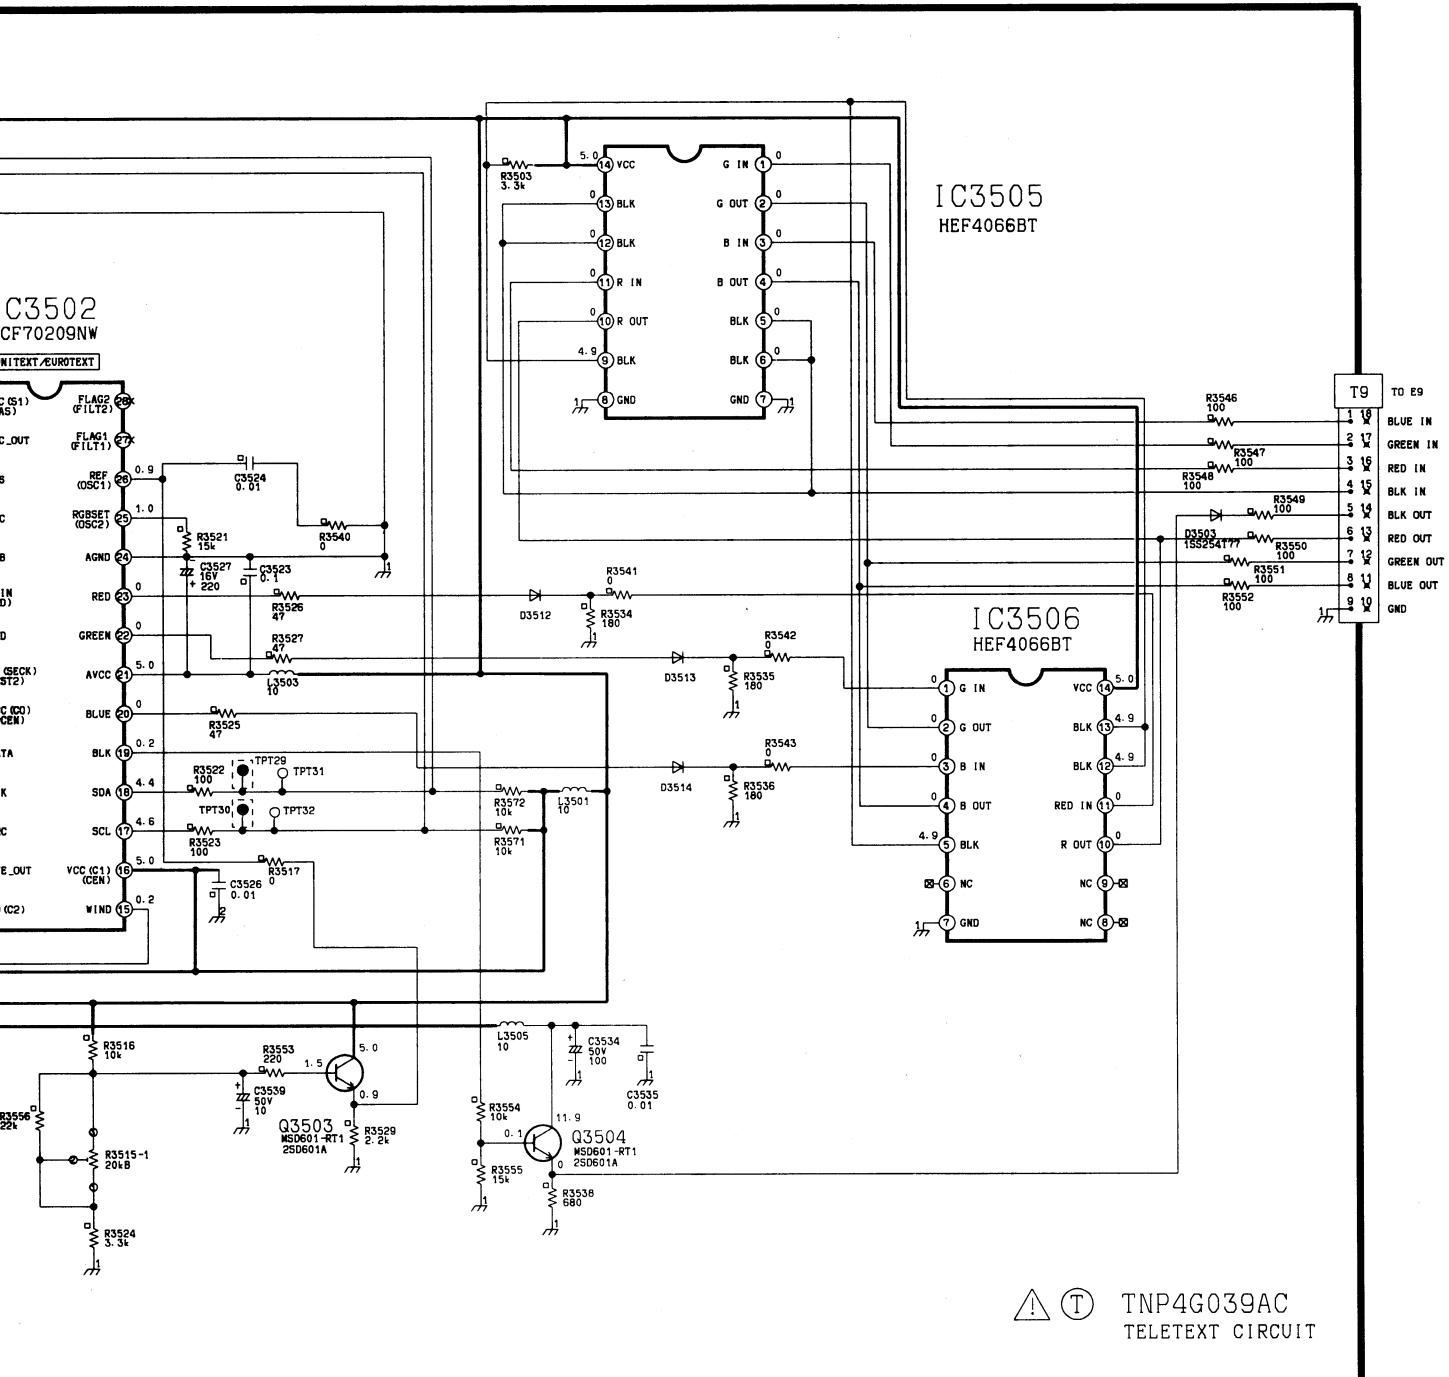

Remote Control EUR51931

Shows user key

* Parts listed here are not suppliable.

KEY NO.	FUNCTION	DATA CODE	KEY NO.	FUNCTION	DATA CODE	KEY NO.	FUNCTION	DATA CODE
1	POWER	3D	22	INDEX	08	43	V-POSITION	E5
2	CH 1	10	23	YELLOW	72	44	◀	4E
3	CH 4	13	24	VCR:STOP	00	45	◻	49
4	CH 7	16	25	TV/AV	05	46	▶	4F
5	RECALL	39	26	POS UP	34	47	N	0C
6	TEXT TV	03	27	POS DOWN	35	48	▽	0C
7	RED	70	28	(VCR) CH UP	20	49	—	37
8	VCR REW	02	29	(VCR) CH DOWN	21	50	OFF TIMER	0F
9	SURROUND	31	30	HOLD	09	51	A/B(ST/MONO)	33
10	CH 2	11	31	CYAN	73	52	V-MENU	50
11	CH 5	14	32	(VCR) F.F	03	53	SOUND AUTO	A7
12	CH 8	17	33	(VCR) POWER	3D	54	TIME TEXT	0B
13	CH 0	19	34	(VCR) TV/VCR	36	55	DISP CANCEL	04
14	F.P.	05	35	(VCR) PAUSE	06	56	STORE LIST	0A
15	GREEN	71	36	(VCR) F.ADV	0C	57	MIX	01
16	VCR/PLAY	0A	37	—	37	58	REVEAL	1C
17	MUTE	32	38	P	06	59	RESET	1E
18	CH 3	12	39	N	0C	60	SIZE(F/T/B)	0C
19	CH 6	15	40	S	07	61	LIST/TOP.FLOF	1D
20	CH 9	18	41	MAIN MENU	52			
21	2 DIGIT	3B	42	△	20			

Remote Control EUR501310

* Parts listed here are not suppliable.

Fig.26

Shows user key

KEY NO.	FUNCTION	DATA CODE		KEY NO.	FUNCTION	DATA CODE	
		ON	OFF			ON	OFF
1	TV/VIDEO		05	12	CH 8		17
2	FUNCTION		06	13	CH 9		18
3	NORMAL		0C	14	CH 0		19
4	OFF TIMER		0F	15	VOLUME UP		20
5	CH 1		10	16	VOLUME DOWN		21
6	CH 2		11	17	MUTE		32
7	CH 3		12	18	CH UP		34
8	CH 4		13	19	CH DOWN		35
9	CH 5		14	20	RECALL (STATUS)		39
10	CH 6		15	21	2 DIGIT		3B
11	CH 7		16	22	TV POWER		3D

	GND
	DIGITAL GND

⚠ Ⓡ TNP4G039AC
TELETEXT CIRCUIT

TX-21X1T / TC-21X1

IC102
TVSUPD4066BC
AFC ON/OFF
SELECT

IC1104
S-24C04ADP
24C041PA21
EEPROM

IC2301
ANS270
AUDIO AMP

IC603
TDA8395P
TDA8395
SOUND SECTION

IC601
ANS192K-B
VIDEO CHROMA
JUMBLE

IC401
LA7837
VERTICAL DRIVE

Q216
SECTION
SECTION

EG
TO TV

- 1 BLUE OUT
- 2 GREEN OUT
- 3 RED OUT
- 4 SLK IN
- 5 RED IN
- 6 GREEN IN
- 7 BLUE IN
- 8 GND

E32

E33

HT

COLD