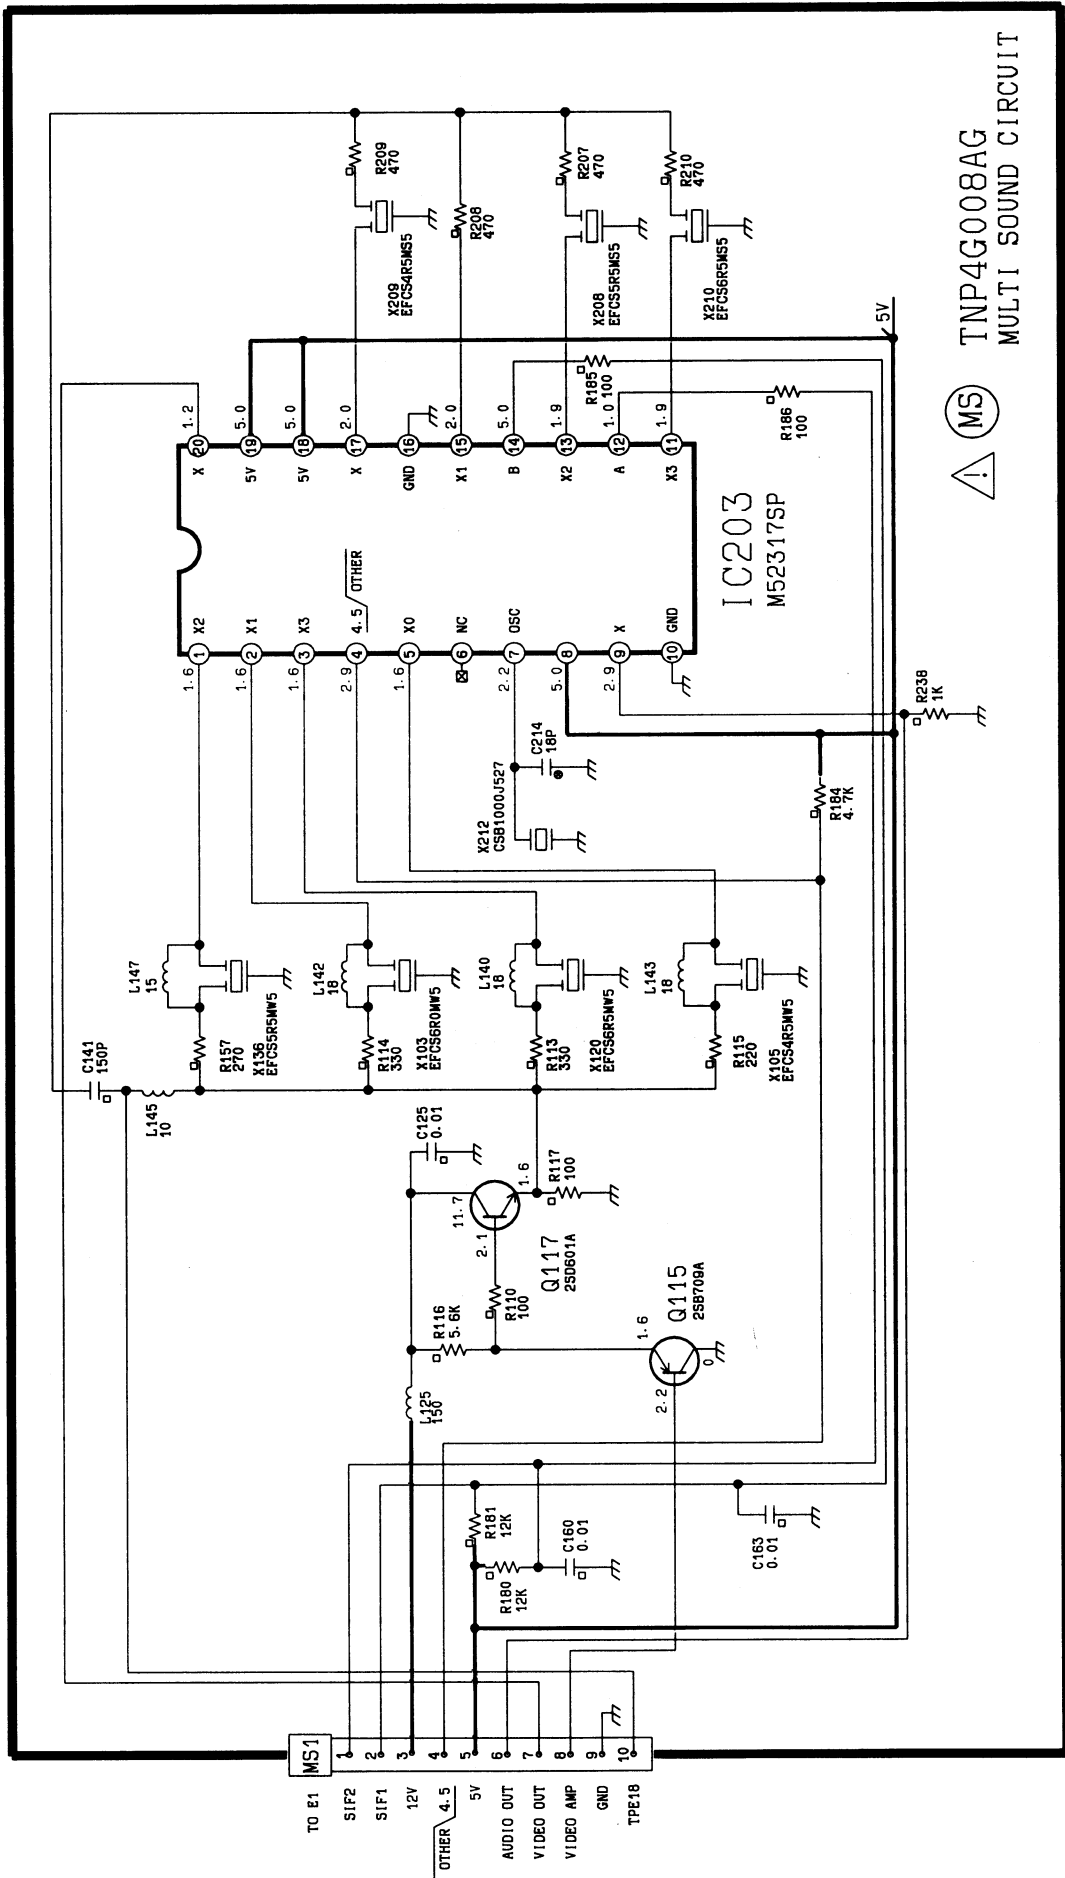

Remote Control EUR51931

Shows user key

* Parts listed here are not suppliable.

KEY NO.	FUNCTION	DATA CODE	KEY NO.	FUNCTION	DATA CODE	KEY NO.	FUNCTION	DATA CODE
1	POWER	3D	22	INDEX	08	43	V-POSITION	E5
2	CH 1	10	23	YELLOW	72	44	◀	4E
3	CH 4	13	24	VCR:STOP	00	45	◻	49
4	CH 7	16	25	TV/AV	05	46	▶	4F
5	RECALL	39	26	POS UP	34	47	N	0C
6	TEXT TV	03	27	POS DOWN	35	48	▽	0C
7	RED	70	28	(VCR) CH UP	20	49	—	37
8	VCR REW	02	29	(VCR) CH DOWN	21	50	OFF TIMER	0F
9	SURROUND	31	30	HOLD	09	51	A/B(ST/MONO)	33
10	CH 2	11	31	CYAN	73	52	V-MENU	50
11	CH 5	14	32	(VCR) F.F	03	53	SOUND AUTO	A7
12	CH 8	17	33	(VCR) POWER	3D	54	TIME TEXT	0B
13	CH 0	19	34	(VCR) TV/VCR	36	55	DISP CANCEL	04
14	F.P.	05	35	(VCR) PAUSE	06	56	STORE LIST	0A
15	GREEN	71	36	(VCR) F.ADV	0C	57	MIX	01
16	VCR/PLAY	0A	37	—	37	58	REVEAL	1C
17	MUTE	32	38	P	06	59	RESET	1E
18	CH 3	12	39	N	0C	60	SIZE(F/T/B)	0C
19	CH 6	15	40	S	07	61	LIST/TOP.FLOF	1D
20	CH 9	18	41	MAIN MENU	52			
21	2 DIGIT	3B	42	△	20			

Remote Control EUR501310

* Parts listed here are not suppliable.

Fig.26

Shows user key

KEY NO.	FUNCTION	DATA CODE		KEY NO.	FUNCTION	DATA CODE	
		ON	OFF			ON	OFF
1	TV/VIDEO		05	12	CH 8		17
2	FUNCTION		06	13	CH 9		18
3	NORMAL		0C	14	CH 0		19
4	OFF TIMER		0F	15	VOLUME UP		20
5	CH 1		10	16	VOLUME DOWN		21
6	CH 2		11	17	MUTE		32
7	CH 3		12	18	CH UP		34
8	CH 4		13	19	CH DOWN		35
9	CH 5		14	20	RECALL (STATUS)		39
10	CH 6		15	21	2 DIGIT		3B
11	CH 7		16	22	TV POWER		3D

	GND
	DIGITAL GND

⚠ Ⓡ TNP4G039AC
TELETEXT CIRCUIT

TX-21X1T / TC-21X1

IC102
TVSUPD4066BC
AFC ON/OFF
SELECT

IC1104
S-24C04ADP
24C041PA21
EEPROM

IC2301
ANS270
AUDIO AMP

IC603
TDA8395P
TDA8395
SOUND SECTION

IC601
ANS192K-B
VIDEO CHROMA
JUMBLE

IC401
LA7837
VERTICAL DRIVE

Q216
SECTION
SECTION

EG
TO TV

- 1 BLUE OUT
- 2 GREEN OUT
- 3 RED OUT
- 4 SLK IN
- 5 RED IN
- 6 GREEN IN
- 7 BLUE IN
- 8 GND

E32

E33

HT

COLD