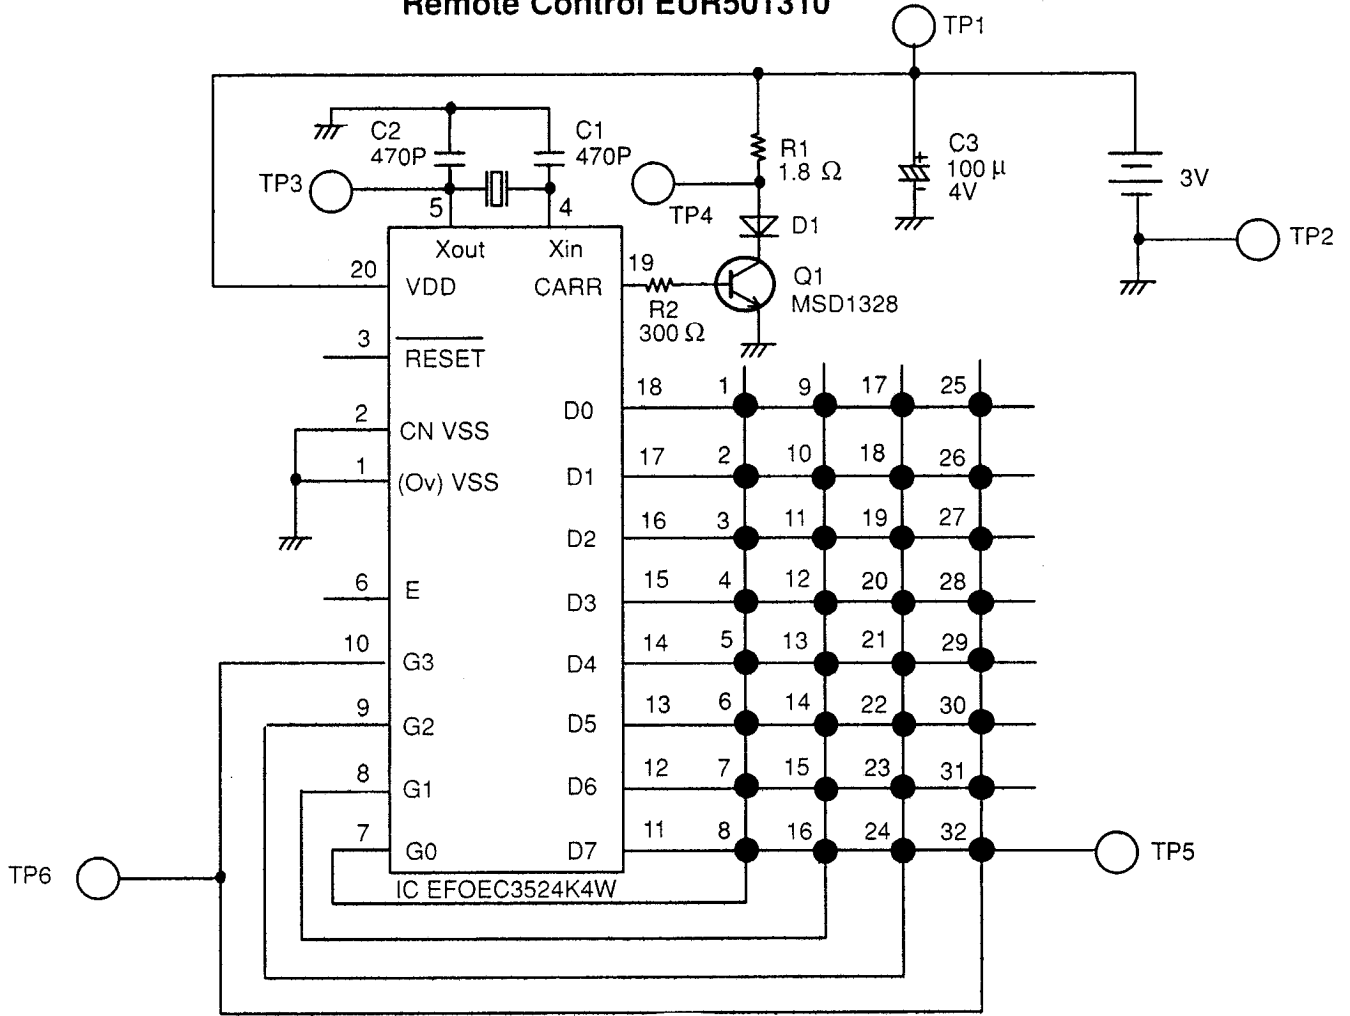

Remote Control EUR51931

Shows user key

* Parts listed here are not suppliable.

KEY NO.	FUNCTION	DATA CODE	KEY NO.	FUNCTION	DATA CODE	KEY NO.	FUNCTION	DATA CODE
1	POWER	3D	22	INDEX	08	43	V-POSITION	E5
2	CH 1	10	23	YELLOW	72	44	◀	4E
3	CH 4	13	24	VCR:STOP	00	45	◻	49
4	CH 7	16	25	TV/AV	05	46	▶	4F
5	RECALL	39	26	POS UP	34	47	N	0C
6	TEXT TV	03	27	POS DOWN	35	48	▽	0C
7	RED	70	28	(VCR) CH UP	20	49	—	37
8	VCR REW	02	29	(VCR) CH DOWN	21	50	OFF TIMER	0F
9	SURROUND	31	30	HOLD	09	51	A/B(ST/MONO)	33
10	CH 2	11	31	CYAN	73	52	V-MENU	50
11	CH 5	14	32	(VCR) F.F	03	53	SOUND AUTO	A7
12	CH 8	17	33	(VCR) POWER	3D	54	TIME TEXT	0B
13	CH 0	19	34	(VCR) TV/VCR	36	55	DISP CANCEL	04
14	F.P.	05	35	(VCR) PAUSE	06	56	STORE LIST	0A
15	GREEN	71	36	(VCR) F.ADV	0C	57	MIX	01
16	VCR/PLAY	0A	37	—	37	58	REVEAL	1C
17	MUTE	32	38	P	06	59	RESET	1E
18	CH 3	12	39	N	0C	60	SIZE(F/T/B)	0C
19	CH 6	15	40	S	07	61	LIST/TOP.FLOF	1D
20	CH 9	18	41	MAIN MENU	52			
21	2 DIGIT	3B	42	△	20			

Remote Control EUR501310

* Parts listed here are not suppliable.

Fig.26

Shows user key

KEY NO.	FUNCTION	DATA CODE		KEY NO.	FUNCTION	DATA CODE	
		ON	OFF			ON	OFF
1	TV/VIDEO		05	12	CH 8		17
2	FUNCTION		06	13	CH 9		18
3	NORMAL		0C	14	CH 0		19
4	OFF TIMER		0F	15	VOLUME UP		20
5	CH 1		10	16	VOLUME DOWN		21
6	CH 2		11	17	MUTE		32
7	CH 3		12	18	CH UP		34
8	CH 4		13	19	CH DOWN		35
9	CH 5		14	20	RECALL (STATUS)		39
10	CH 6		15	21	2 DIGIT		3B
11	CH 7		16	22	TV POWER		3D

IC401
LA7837
VERTICAL DRIVE

Q216
SECTION
SECTION

EG
TO TV

- 1 BLUE OUT
- 2 GREEN OUT
- 3 RED OUT
- 4 SLK IN
- 5 RED IN
- 6 GREEN IN
- 7 BLUE IN
- 8 GND

E32

E33

HT

COLD