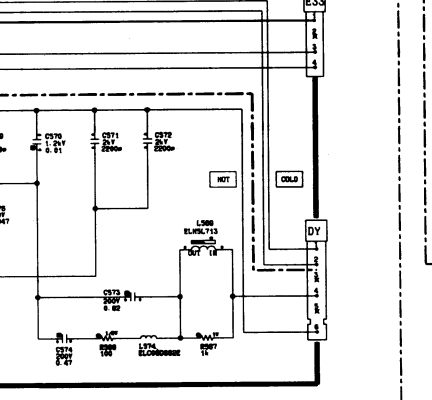

IC102
TVSUPD4066BC
AFC ON/OFF
SELECT

IC1104
S-24C04ADP
24C041PA21
EEPROM

IC2301
ANS270
AUDIO AMP

IC603
TDA8395P
TDA8395
SOUND SECTION

IC601
ANS192K-B
VIDEO CHROMA
JUMBLE

IC401
LA7837
VERTICAL DRIVE

Q216
SECTION
SECTION

EG
TO TV

- 1 BLUE OUT
- 2 GREEN OUT
- 3 RED OUT
- 4 SLK IN
- 5 RED IN
- 6 GREEN IN
- 7 BLUE IN
- 8 GND

E32

E33

HT

COLD

DY