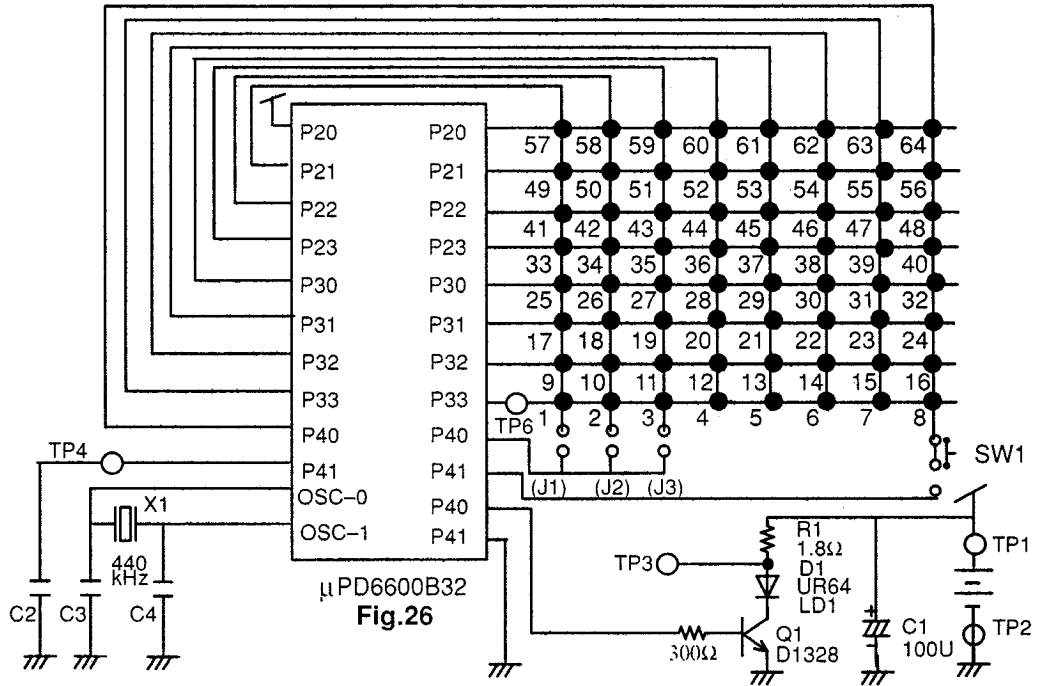

Remote Control EUR51931

Shows user key

* Parts listed here are not suppliable.

KEY NO.	FUNCTION	DATA CODE	KEY NO.	FUNCTION	DATA CODE	KEY NO.	FUNCTION	DATA CODE
1	POWER	3D	22	INDEX	08	43	V-POSITION	E5
2	CH 1	10	23	YELLOW	72	44	◀	4E
3	CH 4	13	24	VCR:STOP	00	45	◻	49
4	CH 7	16	25	TV/AV	05	46	▶	4F
5	RECALL	39	26	POS UP	34	47	N	0C
6	TEXT TV	03	27	POS DOWN	35	48	▽	0C
7	RED	70	28	(VCR) CH UP	20	49	—	37
8	VCR REW	02	29	(VCR) CH DOWN	21	50	OFF TIMER	0F
9	SURROUND	31	30	HOLD	09	51	A/B(ST/MONO)	33
10	CH 2	11	31	CYAN	73	52	V-MENU	50
11	CH 5	14	32	(VCR) F.F	03	53	SOUND AUTO	A7
12	CH 8	17	33	(VCR) POWER	3D	54	TIME TEXT	0B
13	CH 0	19	34	(VCR) TV/VCR	36	55	DISP CANCEL	04
14	F.P.	05	35	(VCR) PAUSE	06	56	STORE LIST	0A
15	GREEN	71	36	(VCR) F.ADV	0C	57	MIX	01
16	VCR/PLAY	0A	37	—	37	58	REVEAL	1C
17	MUTE	32	38	P	06	59	RESET	1E
18	CH 3	12	39	N	0C	60	SIZE(F/T/B)	0C
19	CH 6	15	40	S	07	61	LIST/TOP.FLOF	1D
20	CH 9	18	41	MAIN MENU	52			
21	2 DIGIT	3B	42	△	20			

Remote Control EUR501310

* Parts listed here are not suppliable.

Fig.26

Shows user key

KEY NO.	FUNCTION	DATA CODE		KEY NO.	FUNCTION	DATA CODE	
		ON	OFF			ON	OFF
1	TV/VIDEO		05	12	CH 8		17
2	FUNCTION		06	13	CH 9		18
3	NORMAL		0C	14	CH 0		19
4	OFF TIMER		0F	15	VOLUME UP		20
5	CH 1		10	16	VOLUME DOWN		21
6	CH 2		11	17	MUTE		32
7	CH 3		12	18	CH UP		34
8	CH 4		13	19	CH DOWN		35
9	CH 5		14	20	RECALL (STATUS)		39
10	CH 6		15	21	2 DIGIT		3B
11	CH 7		16	22	TV POWER		3D

IC401
LA7837
VERTICAL DRIVE

Q216
SECTION
SECTION

EG
TO TV

- 1 BLUE OUT
- 2 GREEN OUT
- 3 RED OUT
- 4 SLK IN
- 5 RED IN
- 6 GREEN IN
- 7 BLUE IN
- 8 GND

E32

E33

HT

COLD