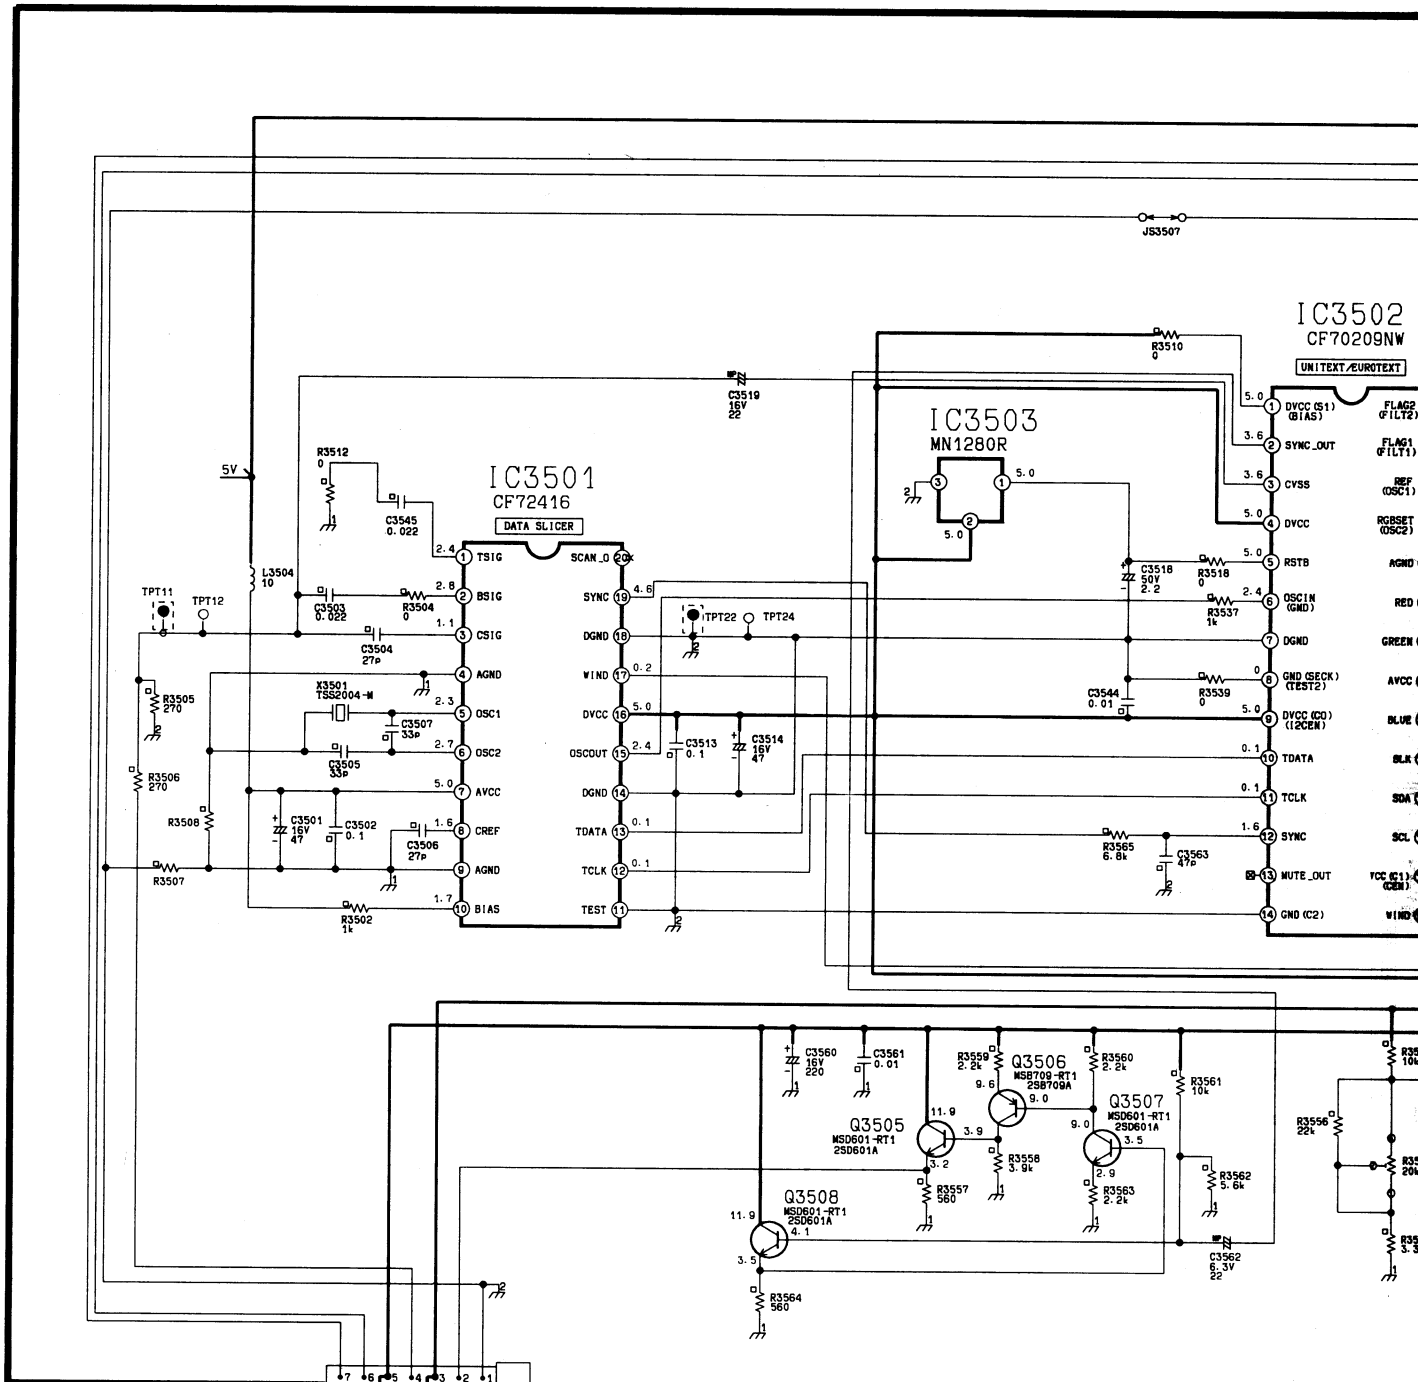

Remote Control EUR51931

Shows user key

* Parts listed here are not suppliable.

KEY NO.	FUNCTION	DATA CODE	KEY NO.	FUNCTION	DATA CODE	KEY NO.	FUNCTION	DATA CODE
1	POWER	3D	22	INDEX	08	43	V-POSITION	E5
2	CH 1	10	23	YELLOW	72	44	◀	4E
3	CH 4	13	24	VCR:STOP	00	45	◻	49
4	CH 7	16	25	TV/AV	05	46	▶	4F
5	RECALL	39	26	POS UP	34	47	N	0C
6	TEXT TV	03	27	POS DOWN	35	48	▽	0C
7	RED	70	28	(VCR) CH UP	20	49	—	37
8	VCR REW	02	29	(VCR) CH DOWN	21	50	OFF TIMER	0F
9	SURROUND	31	30	HOLD	09	51	A/B(ST/MONO)	33
10	CH 2	11	31	CYAN	73	52	V-MENU	50
11	CH 5	14	32	(VCR) F.F	03	53	SOUND AUTO	A7
12	CH 8	17	33	(VCR) POWER	3D	54	TIME TEXT	0B
13	CH 0	19	34	(VCR) TV/VCR	36	55	DISP CANCEL	04
14	F.P.	05	35	(VCR) PAUSE	06	56	STORE LIST	0A
15	GREEN	71	36	(VCR) F.ADV	0C	57	MIX	01
16	VCR/PLAY	0A	37	—	37	58	REVEAL	1C
17	MUTE	32	38	P	06	59	RESET	1E
18	CH 3	12	39	N	0C	60	SIZE(F/T/B)	0C
19	CH 6	15	40	S	07	61	LIST/TOP.FLOF	1D
20	CH 9	18	41	MAIN MENU	52			
21	2 DIGIT	3B	42	△	20			

Remote Control EUR501310

* Parts listed here are not suppliable.

Fig.26

Shows user key

KEY NO.	FUNCTION	DATA CODE		KEY NO.	FUNCTION	DATA CODE	
		ON	OFF			ON	OFF
1	TV/VIDEO		05	12	CH 8		17
2	FUNCTION		06	13	CH 9		18
3	NORMAL		0C	14	CH 0		19
4	OFF TIMER		0F	15	VOLUME UP		20
5	CH 1		10	16	VOLUME DOWN		21
6	CH 2		11	17	MUTE		32
7	CH 3		12	18	CH UP		34
8	CH 4		13	19	CH DOWN		35
9	CH 5		14	20	RECALL (STATUS)		39
10	CH 6		15	21	2 DIGIT		3B
11	CH 7		16	22	TV POWER		3D

	GND
	DIGITAL GND

⚠ Ⓡ TNP4G039AC
TELETEXT CIRCUIT

TX-21X1T / TC-21X1

IC102
TVSUPD4066BC
AFC ON/OFF
SELECT

IC1104
S-24C04ADP
24C041PA21
EEPROM

IC2301
ANS270
AUDIO AMP

IC603
TDA8395P
TDA8395
SOUND SECTION

IC601
ANS192K-B
VIDEO CHROMA
JUMBLE

IC401
LA7837
VERTICAL DRIVE

Q216
SECTION
SECTION

EG
TO TV

- 1 BLUE OUT
- 2 GREEN OUT
- 3 RED OUT
- 4 SLK IN
- 5 RED IN
- 6 GREEN IN
- 7 BLUE IN
- 8 GND

E32

E33

HT

COLD