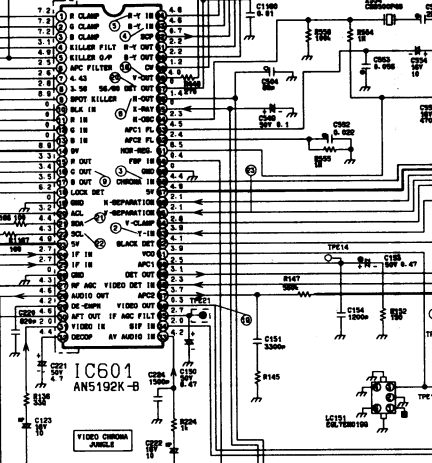

IC102
TVSUPD4066BC
AFC ON/OFF
SELECT

IC1104
S-24C04ADP
24C041PA21
EEPROM

IC2301
ANS270
AUDIO AMP

IC603
TDA8395P
TDA8395
SOUND SECTION

IC601
ANS192K-B
VIDEO CHROMA
JUMBLE

IC401
LA7837
VERTICAL DRIVE

Q216
SECTION
SECTION

EG
TO TV

- 1 BLUE OUT
- 2 GREEN OUT
- 3 RED OUT
- 4 SLK IN
- 5 RED IN
- 6 GREEN IN
- 7 BLUE IN
- 8 GND

E32

E33

HT

COLD

DY